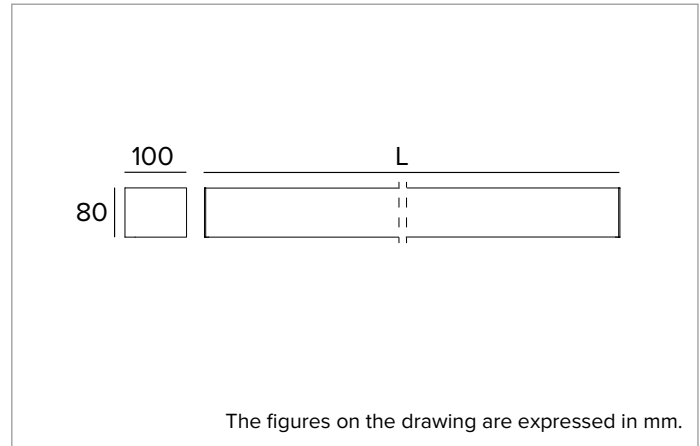

T026BX840ELDB | LOGICO EASY Stand Alone 100 - UGR19

Linear stand alone LED fixture for ceiling mounted or suspension installation. Emergency version

	4000K	H(m)	D(m)	Emax(lx)
	Ra80		88°	
Fixture Power	104W	1	1.94	3137
Source Flux	11536lm	2	3.88	784
Fixture Flux	11537lm	3	5.83	349
Efficacy	111lm/W	4	7.77	196
G0301	Imax=272cd/klm	Imax	3138cd	5 9.71 125