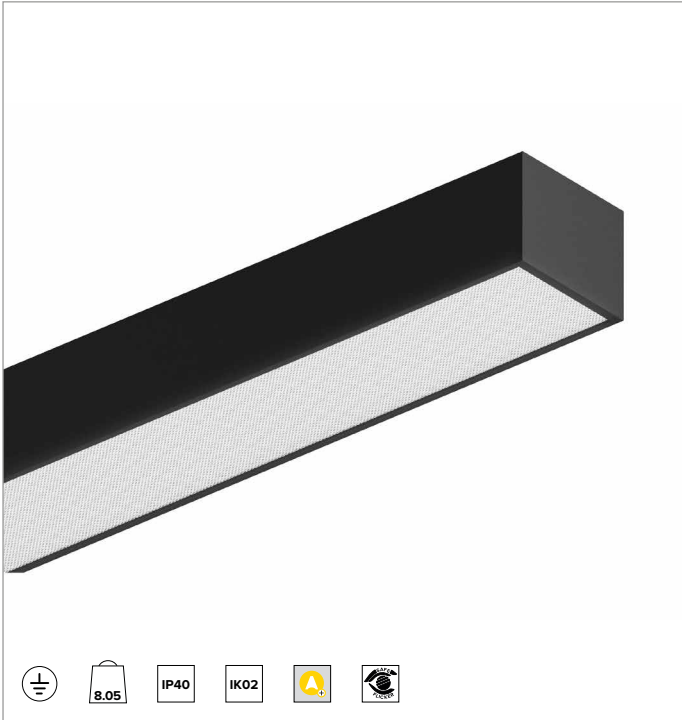

T026BX840ELDB | LOGICO EASY Stand Alone 100 - UGR19

Linear stand alone LED fixture for ceiling mounted or suspension installation. Emergency version

	4000K	H(m)	D(m)	Emax(lx)
	Ra80		88°	
Fixture Power	104W	1	1.94	3137
Source Flux	11536lm	2	3.88	784
Fixture Flux	11537lm	3	5.83	349
Efficacy	111lm/W	4	7.77	196
G0301	Imax=272cd/klm	Imax	3138cd	5 9.71 125

CCT nominal: 4000K

Lifetime (L80/B10): 100000h tq +25°C

ILLUMINOTECHNICAL CHARACTERISTICS

Direct/indirect emission. Controlled light - UGR19 optics: optical system made of a steel reflector with white polymer coating and UGR closing diffuser screen (UGR<19 and L65<3000 cd/m² EN-12464-1).